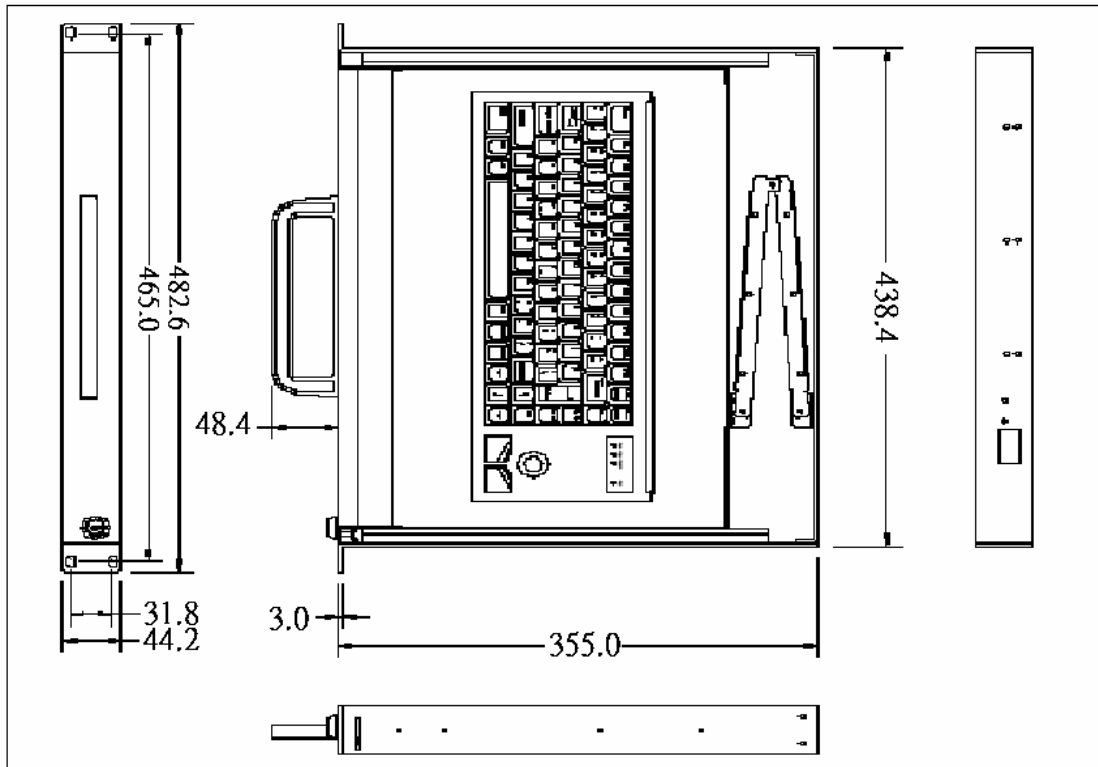

1U height, ruggedized Keyboard Drawer
with Trackball for 19" rack cabinet application

106 keys keyboard & trackball

1U Rackmount Unit

Specifications

Construction

- **Heavy duty steel**

Color

- **Black or Beige**

Keyboard & Mouse

- **IBM PS/2 compatible operation system with PS/2 keyboard and Mouse ports**

Drawer Design

- **Handpad for comfortable typing**

Dimension

- **438.4x355x44 mm / 17.3x14.0x1.7 inches**

Weight

- **Gross Weight: 7.0 Kg / 15.4 lbs**
- **Net Weight: 6.0 Kg / 13.2 lbs**

Mechanical Drawing

Ordering Information

- KD-G84B-BLK** 1U Keyboard drawer with Cherry
Trackball, Black color
- KD-G84B-BGE** 1U Keyboard drawer with Cherry
Trackball, Beige color