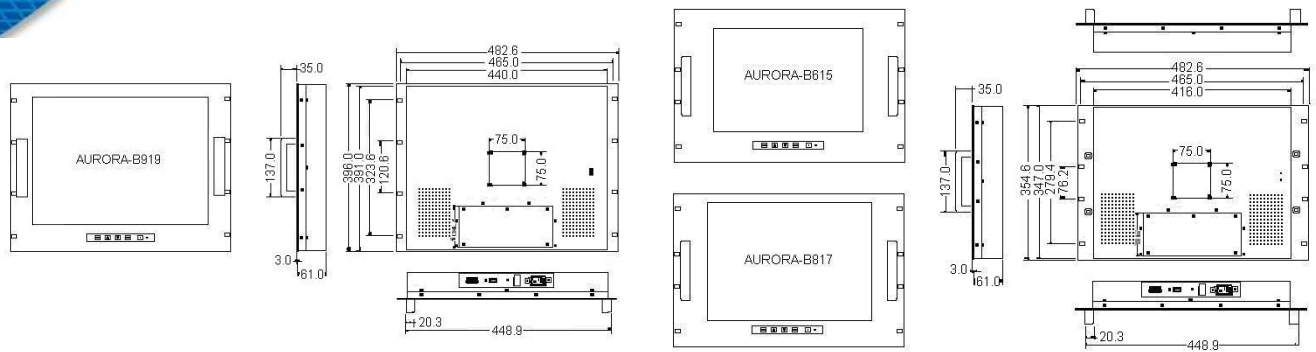

Industrial Rackmount LCD Monitor with 15" / 17" / 19" / 20.1" LCD display

Introduction

AURORA-B series is designed to provide users with friendly and clear visual monitoring device that can be easily fitted onto standard 19" rack. The series supports 15", 17" and 19" bright active matrix TFT LCD display in elegantly designed heavy duty steel housing. It allows wide viewing angle R-L and U-D up to 140 degree. Ultra excellent display quality is supported by a maximum contrast ratio of 1000:1 and a resolution up to (SXGA) 1280 x 1024 (SXGA) for 19" and 17" version, and 1600 x 1200 (UXGA) for 20.1". **AURORA-B** series also support Sun native resolution. It can be connected easily to your computer through standard VGA interface or DVI-D interface.

Mechanical Drawing

Specification	AURORA-B815	AURORA-B817	AURORA-B919	AURORA-B920
Model	AURORA-B815	AURORA-B817	AURORA-B919	AURORA-B920
Display size	15"	17"	19"	20.1"
Panel type	Active matrix TFT LCD panel			
Max resolution	1024 x 768 (XGA)	1280 x 1024 (SXGA)		1600x1200 (UXGA)
Pixel pitch	0.297 x 0.297 mm	0.264 x 0.264 mm	0.294 x 0.294 mm	0.255 x 0.255 mm
View angle	R-L view 130° U-D view 100°	R-L view 60°~70° U-D view 45°~60°	R-L view 170° U-D view 160°	R-L view 178° U-D view 178°
Contrast ratio	700:1	1000:1		
Brightness	White 250cd/m ²			White 300cd/m ²
Backlight	LED		Dual lamps	Six lamps
Color	16.7M			
Video Input	VGA / optional DVI-D or HDMI inputs			
Sync	45~80KHz			
Touchscreen	5-wire resistive with USB interface (optional)			
Power source	100~240V AC input / Optional 12V, 24V, 48V DC power input			
Power consumption	12.5W	14W	17.3W	45W
Temperature	Operating: 0°C ~ 50°C & Storage: -20°C ~ 60°C			
Humidity	10% ~ 90% RH			
Dimension (W*H*D)	482.6 x 354.6 x 64 mm		482.6 x 398.6 x 64	482.6 x 398.6 x 65
Weight (GW / NW)	10kg / 7kg	10.4kg / 7.4kg	12.4kg / 9kg	13.6kg / 10.8kg