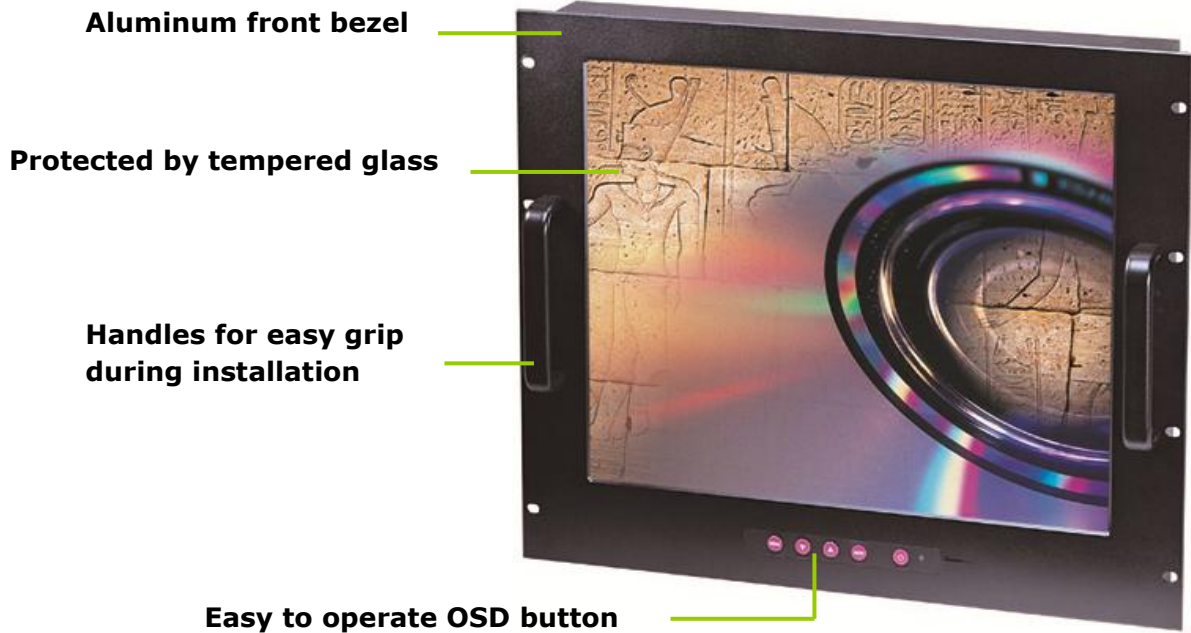

Industrial Rackmount LCD Monitor with 15" / 17" / 19" / 20.1" LCD display

Introduction

AURORA-B series is designed to provide users with friendly and clear visual monitoring device that can be easily fitted onto standard 19" rack. The series supports 15", 17" and 19" bright active matrix TFT LCD display in elegantly designed heavy duty steel housing. It allows wide viewing angle R-L and U-D up to 140 degree. Ultra excellent display quality is supported by a maximum contrast ratio of 1000:1 and a resolution up to (SXGA) 1280 x 1024 (SXGA) for 19" and 17" version, and 1600 x 1200 (UXGA) for 20.1". **AURORA-B** series also support Sun native resolution. It can be connected easily to your computer through standard VGA interface or DVI-D interface.

Features

- Industrial 19" rackmount LCD monitor
- Front tempered glass protection
- High contrast ratio and wide-viewing angle for high display quality
- 3mm aluminum front bezel
- LED backlight
- Front OSD button for direct display adjustment
- Support SUN native resolution
- Optional Touchscreen function
- Optional DVI or HDMI input
- Optional DC input power
- 8U housing for 15" and 17" LCD panel
9U housing for 19" and 20.1" panel