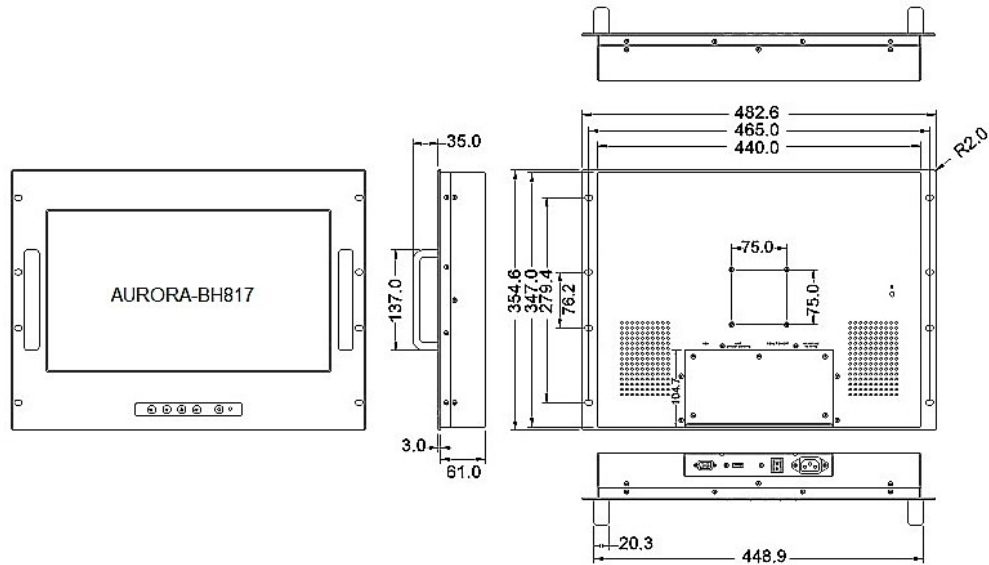

Industrial Rackmount LCD Monitor with 17" / 19" Wide Screen LCD display

Aluminum front bezel

Widescreen display

Handles for easy grip
during installation

Easy to operate OSD

Introduction

AURORA-BH series is designed to provide users with friendly and clear visual monitoring device that can be easily fitted onto standard 19" rack. This series supports 17.3" and 18.9" bright active matrix TFT LCD with 16:9 widescreen aspect ratio display in elegantly designed heavy-duty steel housing. It allows wide viewing angle R-L and U-D up to 160 degree. Ultra excellent display quality is supported by a maximum contrast ratio of 700:1 and a resolution up to 1920 x 1080 pixels for 17.3" version. **AURORA-BH** series also support Sun native resolution. It can be connected easily to your computer through standard VGA, DVI-D or HDMI interfaces. DC-input option is available too

Mechanical Drawing

Specification

Model	AURORA-BH817	AURORA-BH919
Display size	17.3"	18.9"
Panel type	Active matrix TFT LCD panel	
Max resolution	1920 x 1080	1440 x 900
Pixel pitch	0.1989 x 0.1989 mm	0.294 x 0.294 mm
View angle	R-L view 140° U-D view 120°	R-L view 160° U-D view 160°
Contrast ratio	650:1	700:1
Brightness	White 300cd/m ²	
Backlight	LED	CCFL lamps
Color	262K (6-bit)	16.7M
Video Input	VGA / DVI-D (optional) / HDMI (optional)	
Touchscreen	5-wire resistive with USB / RS232 interface (optional)	
Power source	100~240V AC input / Optional 12V, 24V, 48V DC power input	
Power consumption	14W	17.3W
Temperature	Operating: 0°C ~ 50°C Storage: -20°C ~ 60°C	
Humidity	10% ~ 90% RH	
Dimension (W x D x H)	482.6 x 64 x 354.6 mm	482.6 x 64 x 398.6 mm
Weight (GW/NW)	10.4kg / 7.4kg	12.4kg / 9kg