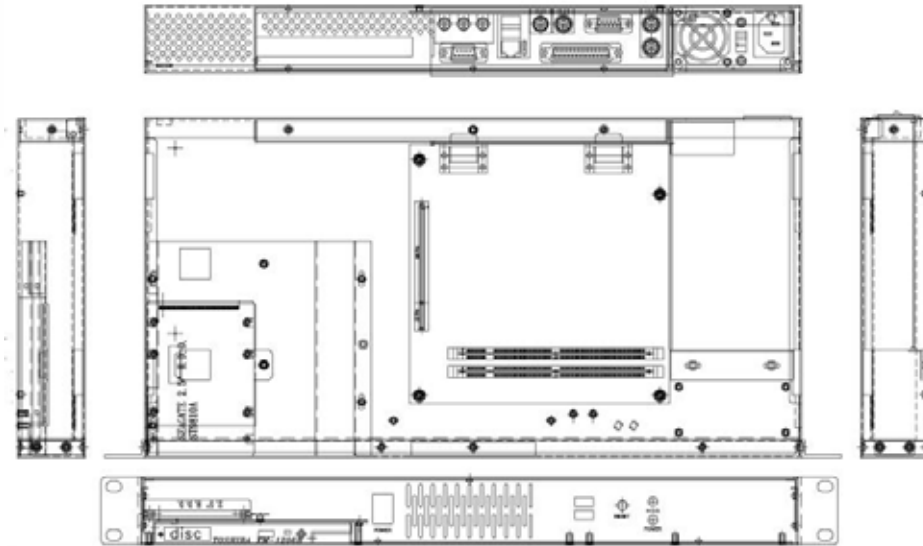

## Introduction

The Webster chassis is ultra compact 1U chassis made of heavy-duty steel with 200watt 1U industrial power supply. It is the ideal platform for an almost unlimited variety of applications like servers, Set Top Box, entertainment center or other industrial PC designs.

## Features

- EIA RS-310C 19" Rackmount Standard 1U height
- Heavy duty steel
- Supports Mini-ITX motherboard
- Riser card supports 1 PCI expansion slot
- Replaceable air filter

**Mechanical Drawing**

**Construction**

- Heavy Duty Steel

**Color**

- Black

**Board Support**

- Mini-ITX motherboard

**Drive Bays**

- (1) 2.5" Internal HDD bay
- (1) 24X slim CD-ROM

**Expansion**

- Power ON/OFF. Safety System Reset

**Indicators**

- One power on/off LED and one HDD LED

**Dimensions**

- 430 x 222 x44 (W x D x H) mm

**Operating Temperature**

- 0~55 °C

**Gross Weight**